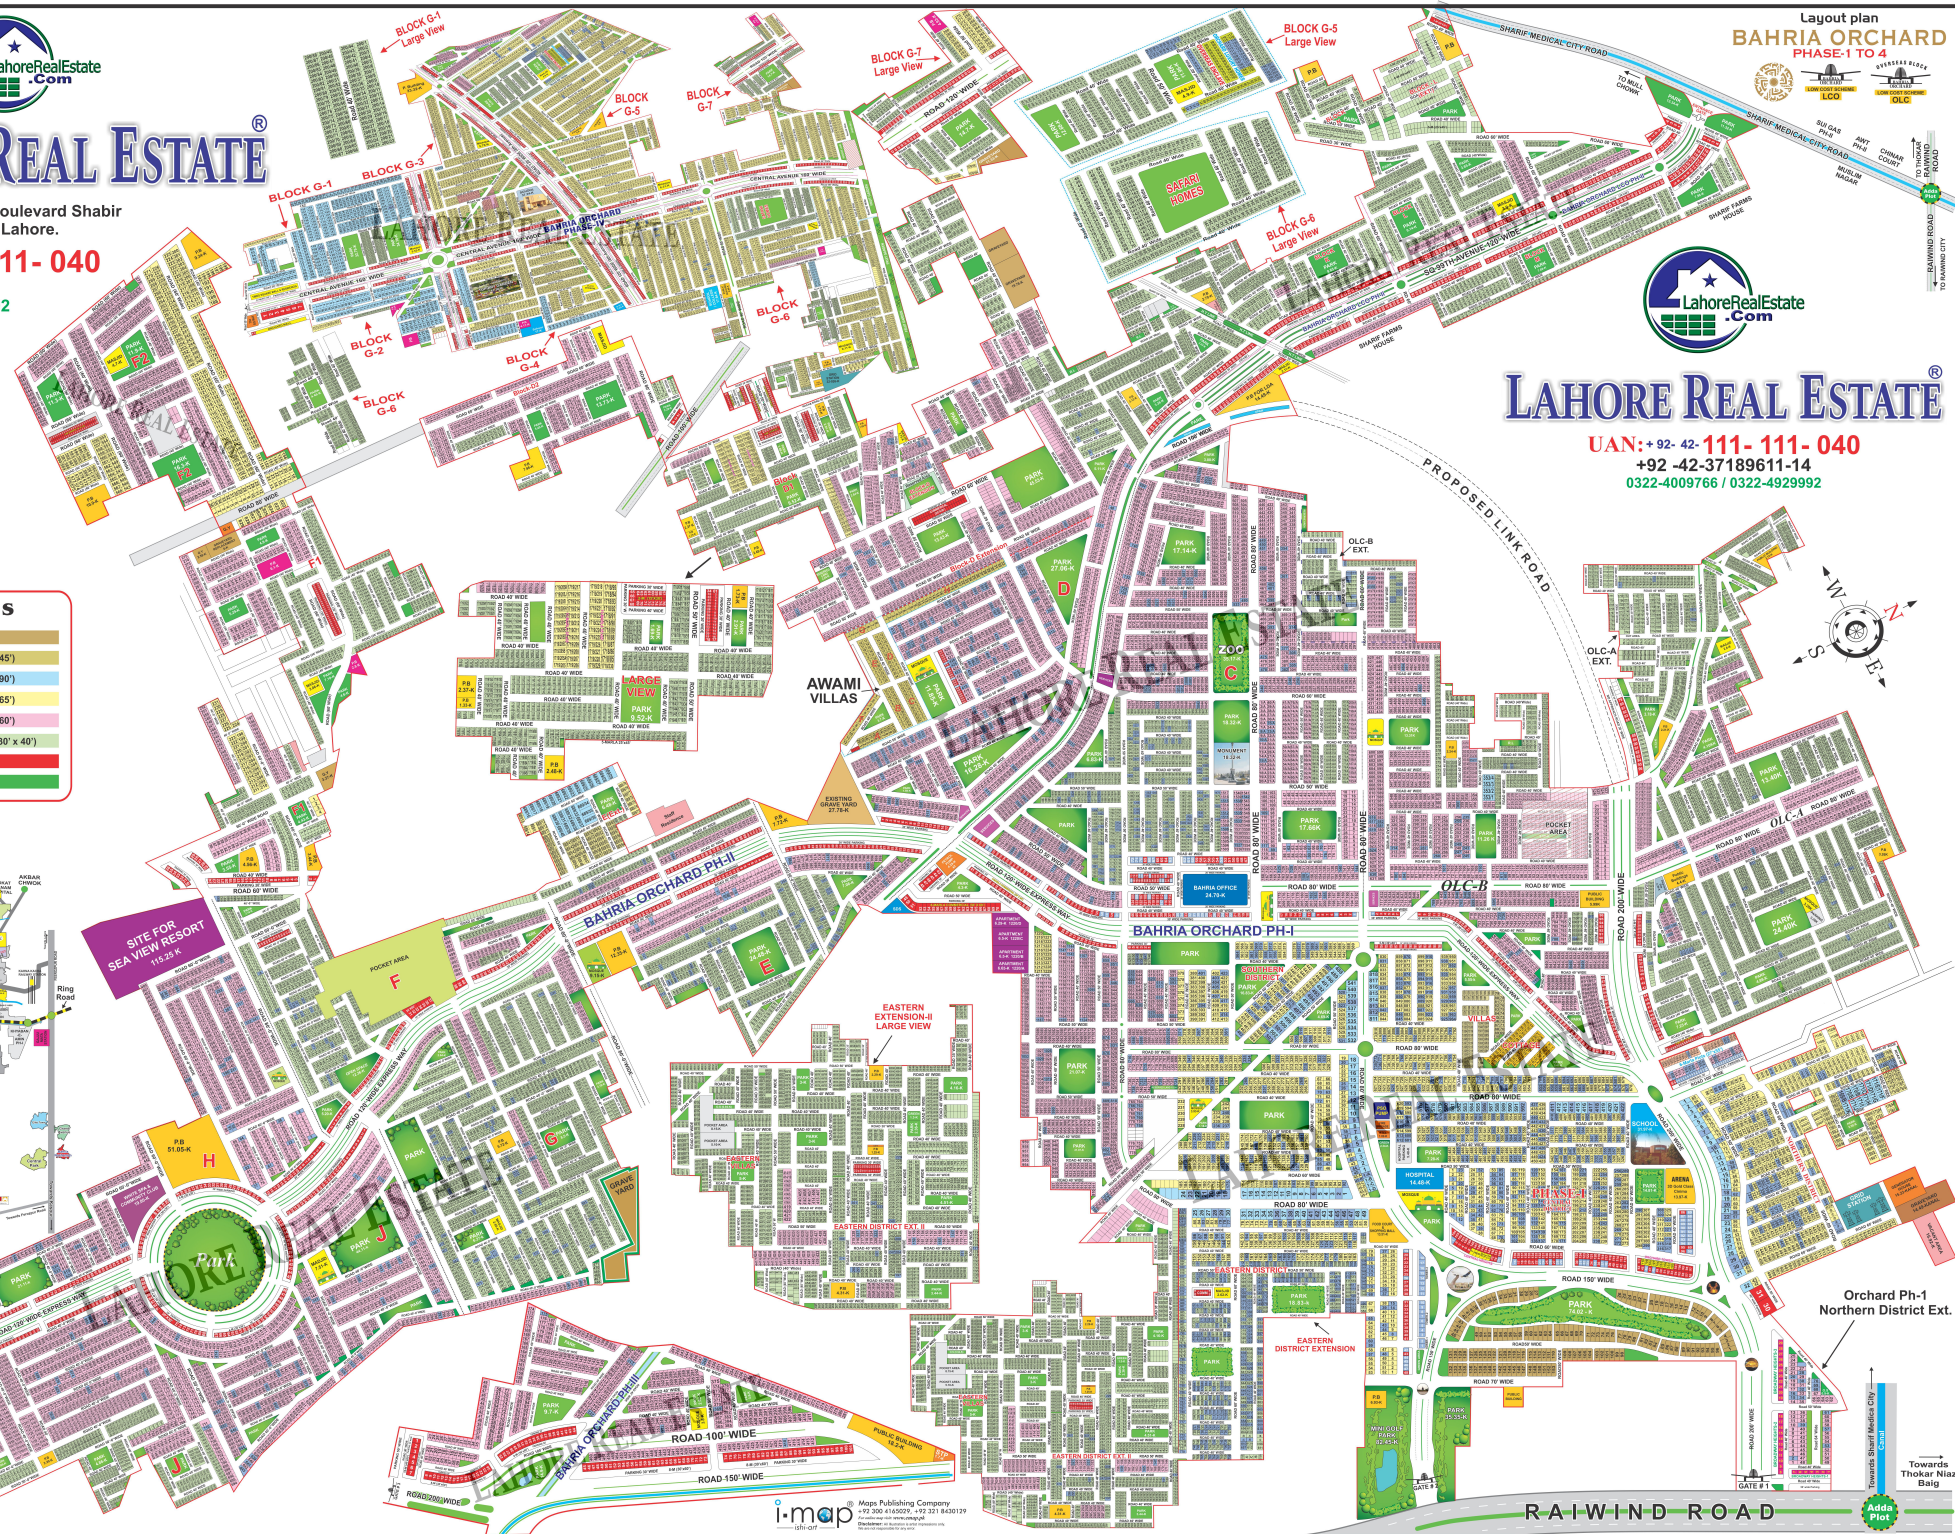

Layout plan BAHRIA ORCHARD PHASE-1 TO 4

LAHORE REAL ESTATE®

UAN: +92-42-111-111-040

+92-42-37189611-14

0322-4009766 / 0322-4929992

Orchard Ph-1
Northern District Ext.