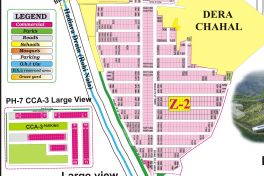

NAWAZ SHARIF IT CITY (NSIT)

Kidney & Liver Institute Research Center