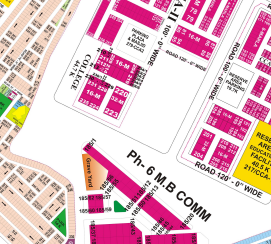

LAHORE REAL ESTATE

Ground Floor, 46-MB Main Boulevard Shabir Shareef Road DHA Phase-6, Lahore.

UAN: +92-42-111-111-040
+92-42-37189611-14
0322-4009766 / 0322-4929992

MASTER PLAN OF DHA PHASE 6,7,8 & IVY GREEN

NAWAZ SHARIF IT CITY (NSIT)

Kidney & Liver Institute Research Center

GOLF COURSE

Un Planned Area

IVY Green
Sector Z Phase VIII

printed by MAPHOUSE
map printer
0300-4860110

LAHORE REAL ESTATE

Large View CCA-4 Phase-7