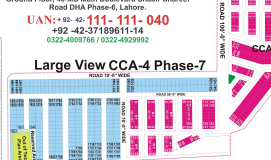

NAWAZ SHARIF IT CITY (NSIT)

Kidney & Liver Institute Research Center