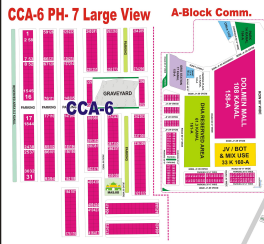

LAHORE REAL ESTATE

Ground Floor, 46-MB Main Boulevard Shabir Shareef Road DHA Phase-6, Lahore.

UAN: +92-42-111-111-040
+92-42-37189611-14
0322-4009766 / 0322-4929992

MASTER PLAN OF DHA PHASE 6,7,8 & IVY GREEN

NAWAZ SHARIF IT CITY (NSIT)

Kidney & Liver Institute Research Center

GOLF COURSE

Un Planned Area

IVY Green
Sector Z Phase VIII

printed by MAPHOUSE
map printer
0300-4860110

LAHORE REAL ESTATE

Large View CCA-4 Phase-7