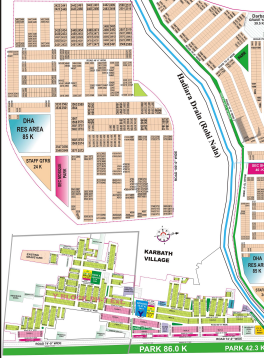

LAHORE REAL ESTATE

Ground Floor, 46-MB Main Boulevard Shabir Shareef Road DHA Phase-6, Lahore.

UAN: +92-42-111-111-040
+92-42-37189611-14
0322-4009766 / 0322-4929992

MASTER PLAN OF DHA PHASE 6,7,8 & IVY GREEN

NAWAZ SHARIF IT CITY (NSIT)

Kidney & Liver Institute Research Center

GOLF COURSE

Un Planned Area

IVY Green
Sector Z Phase VIII

printed by MAPHOUSE
map printer
0300-4860110

LAHORE REAL ESTATE

Large View CCA-4 Phase-7