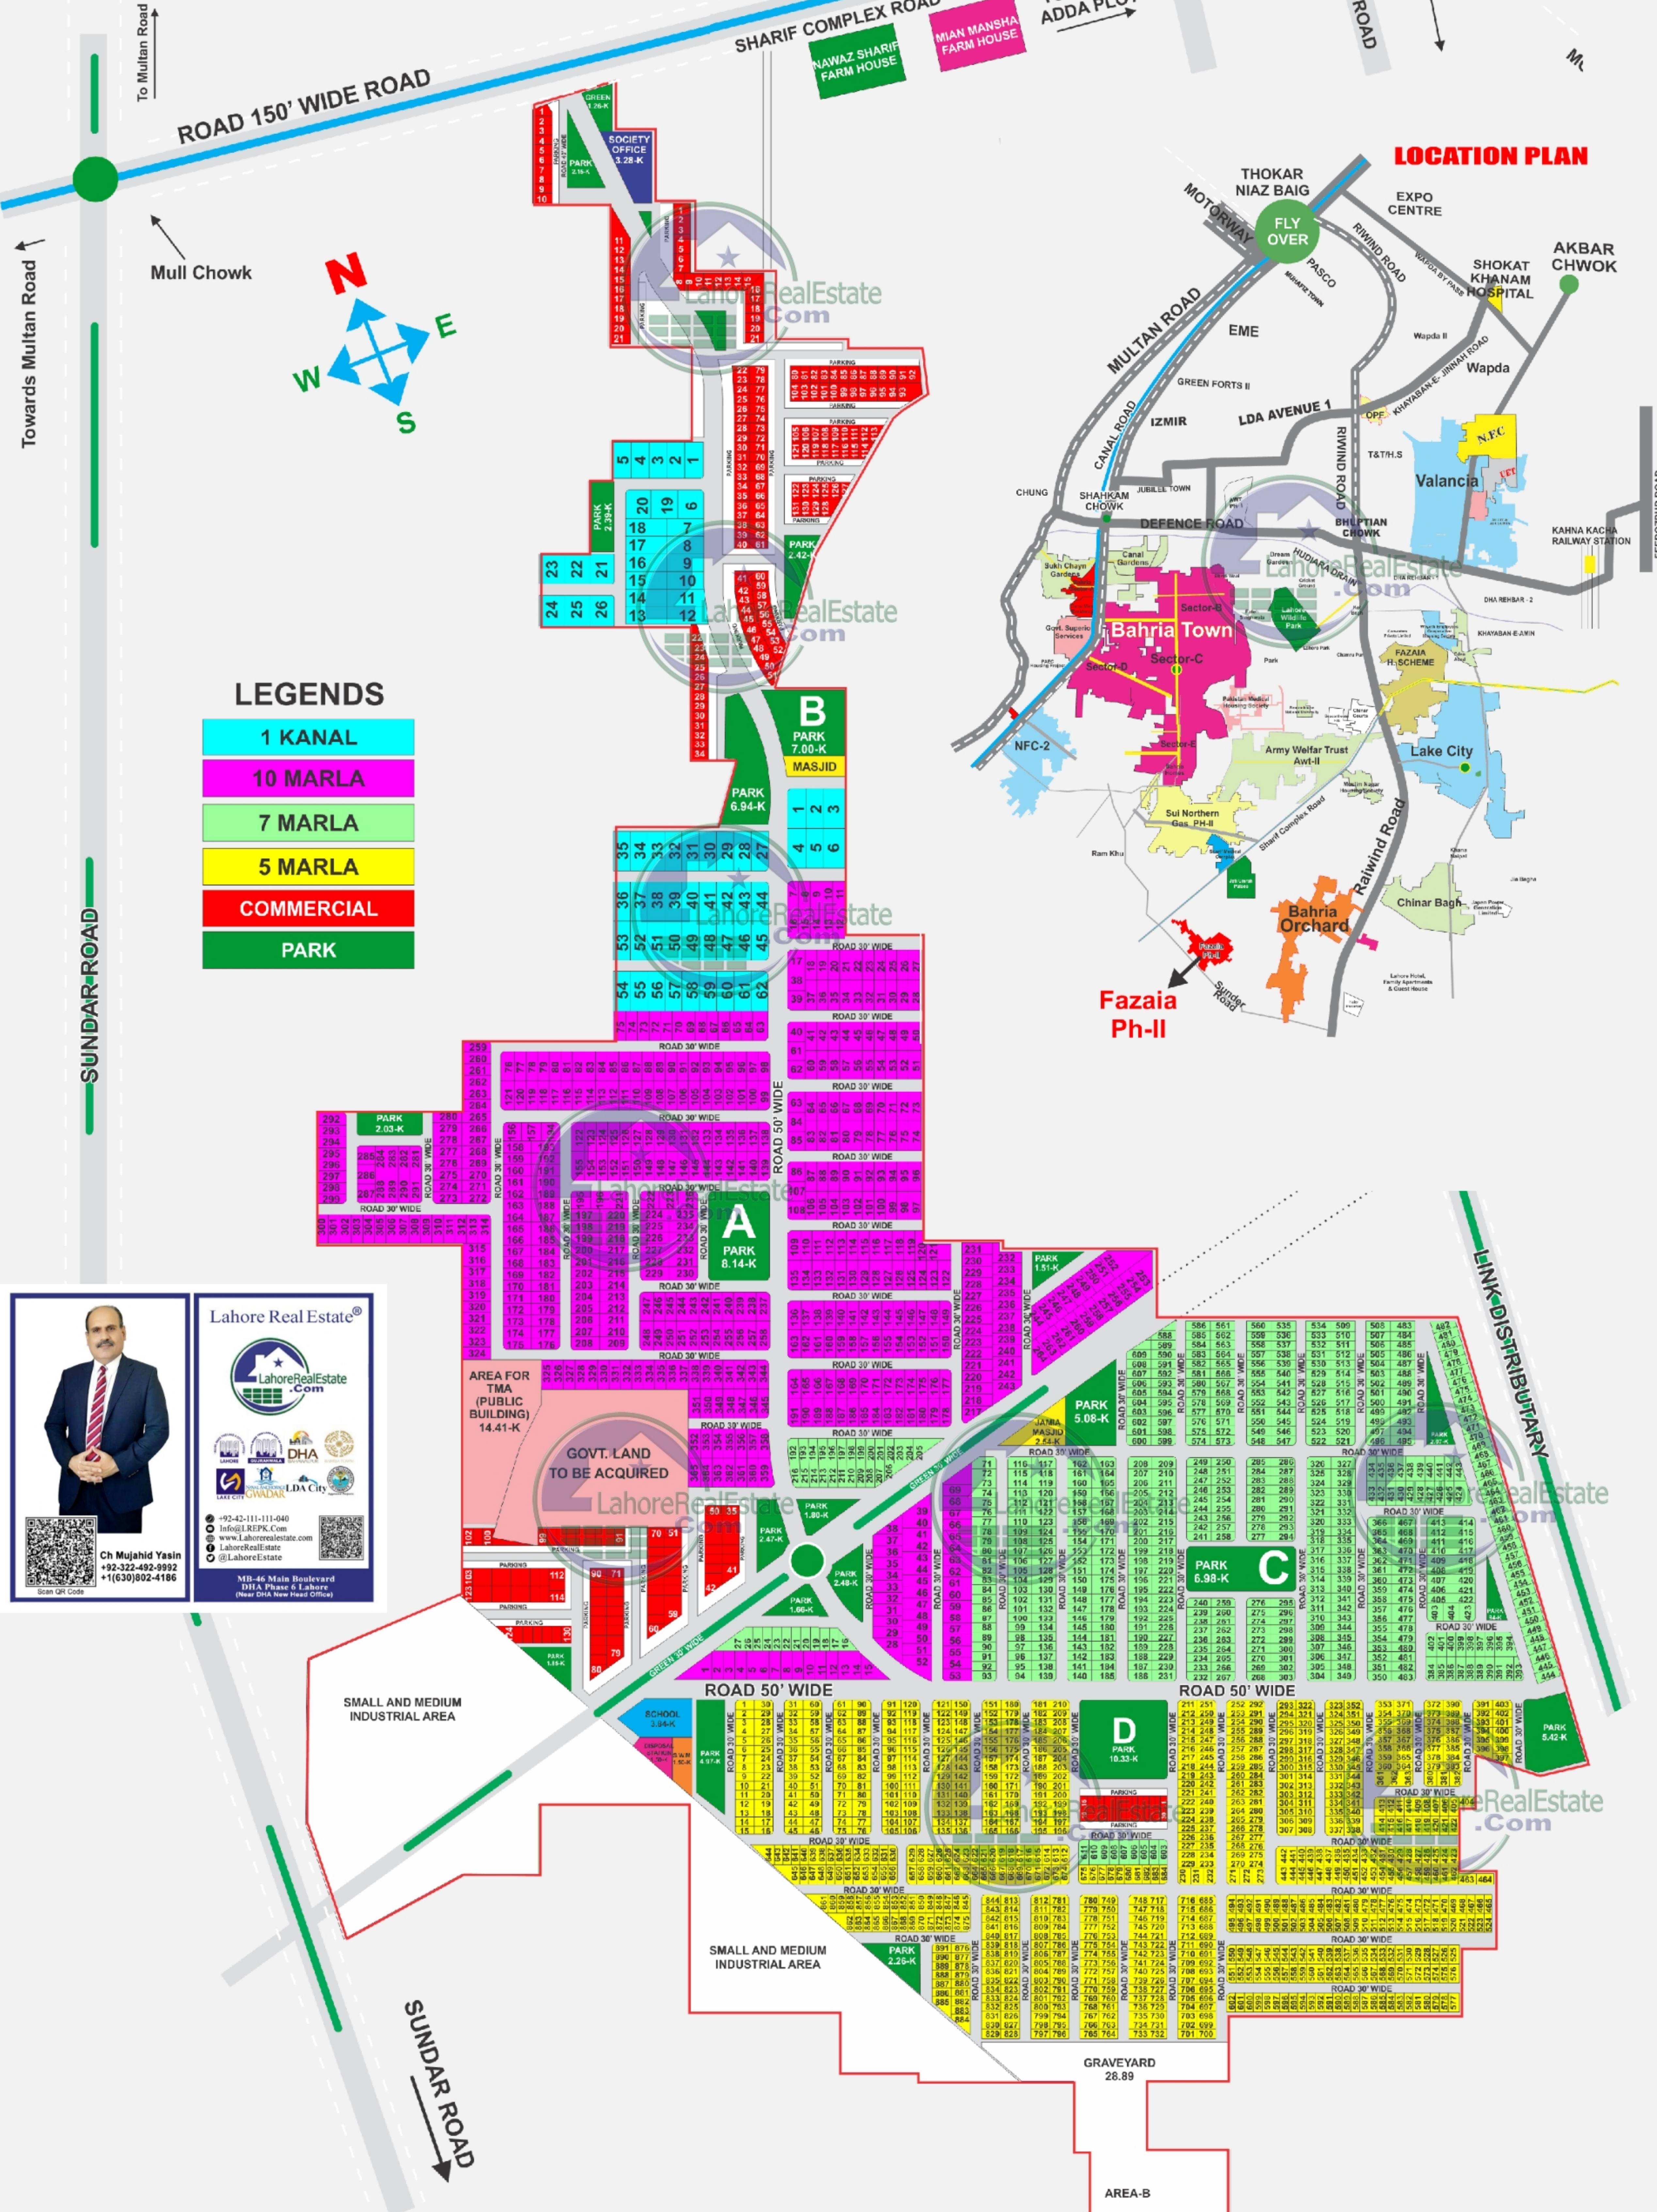

LAY OUT PLAN OF FAZAIA HOUSING SOCIETY PHASE II

A PROJECT OF THE GREATER LAHORE CO-OP. HOUSING SOCIETY LTD.

LOCATION PLAN

1. ### LEGENDS
2. 1 KANAL
   - 10 MARLA
   - 7 MARLA
   - 5 MARLA
   - COMMERCIAL
   - PARK

Lahore Real Estate®

Ch Mujahid Yasin
+92-322-492-8992
+1(630)802-4186

MH-46 Main Boulevard
DHA Phase 6 Lahore
(Near DHA New Head Office)

Lahore Real Estate®

www.LahoreRealEstate.com

Info@LREPK.com

LAHORE

DHA

LDA City