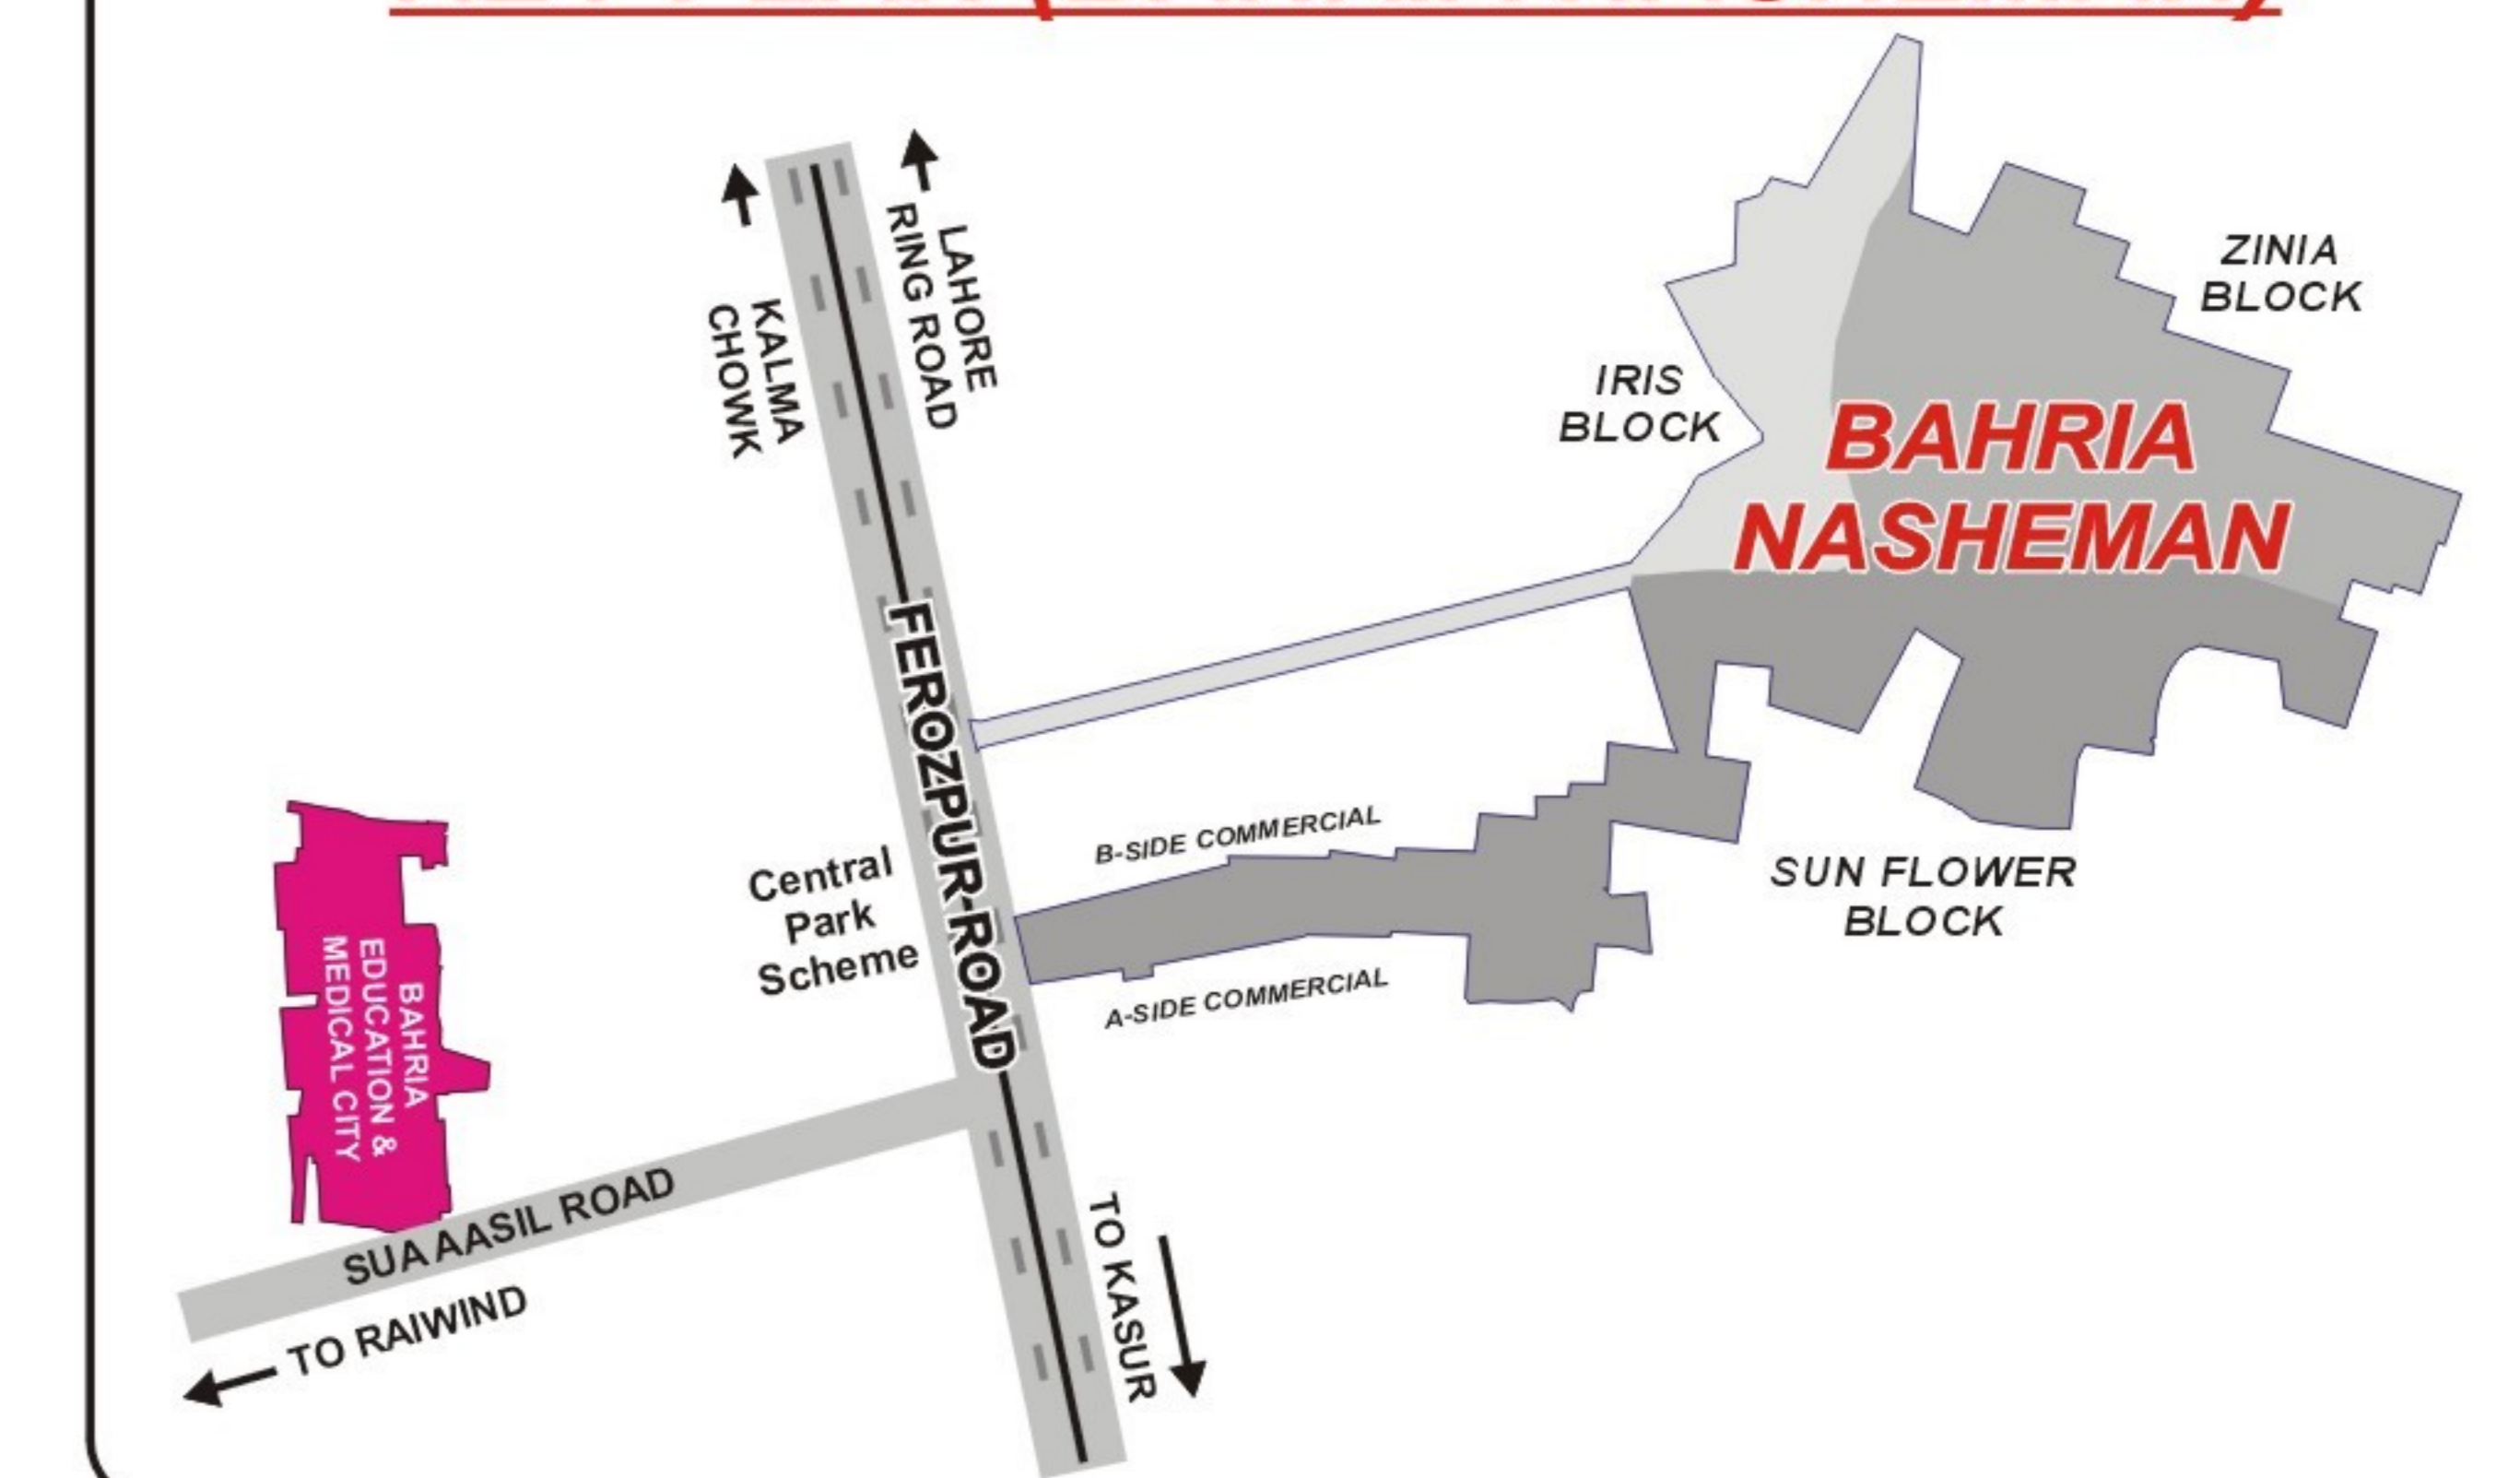

KEY PLAN (BAHRIA NASHEMAN)

Legends

- Awami Villas
- Cottages
- 05 Marla
- 08 Marla
- Commercial
- Park