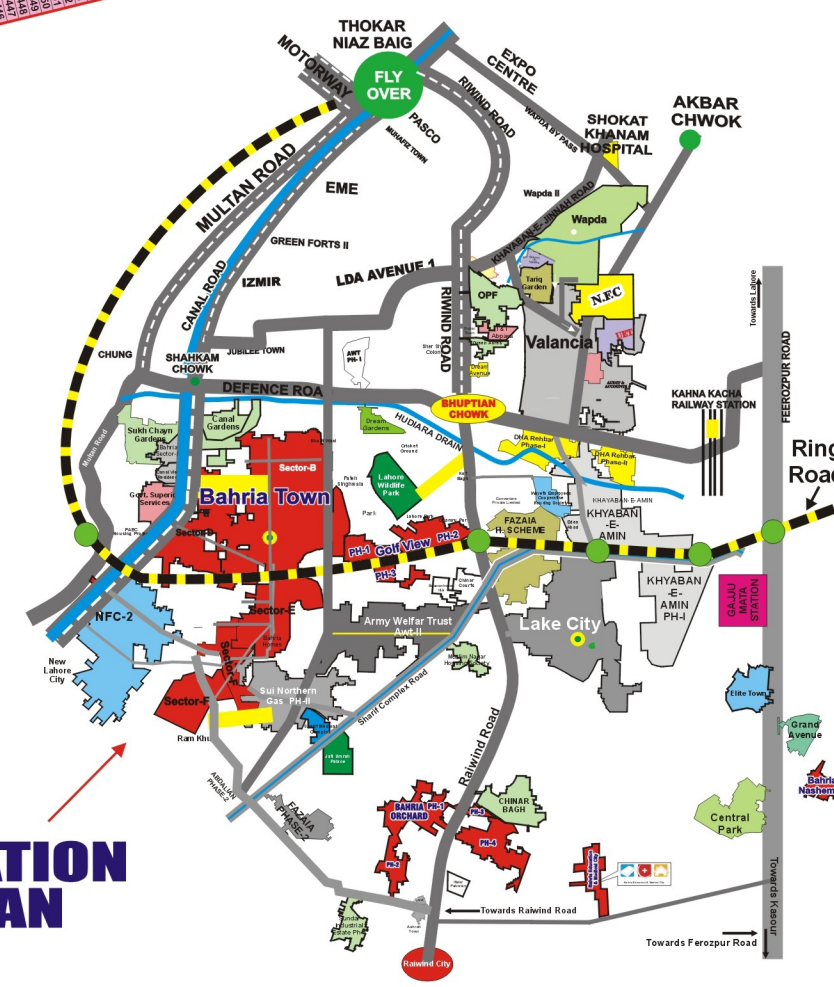

To Join LRE Whatsapp Group
+92 322 4929992

LahoreRealEstateDotCom

twitter.com/Lahore Estate

Subscribe to our YouTube Channel

Layout plan BAHRIA ORCHARD PHASE- 1,2 (RAIWIND ROAD LAHORE).

LOCATION PLAN

Legends