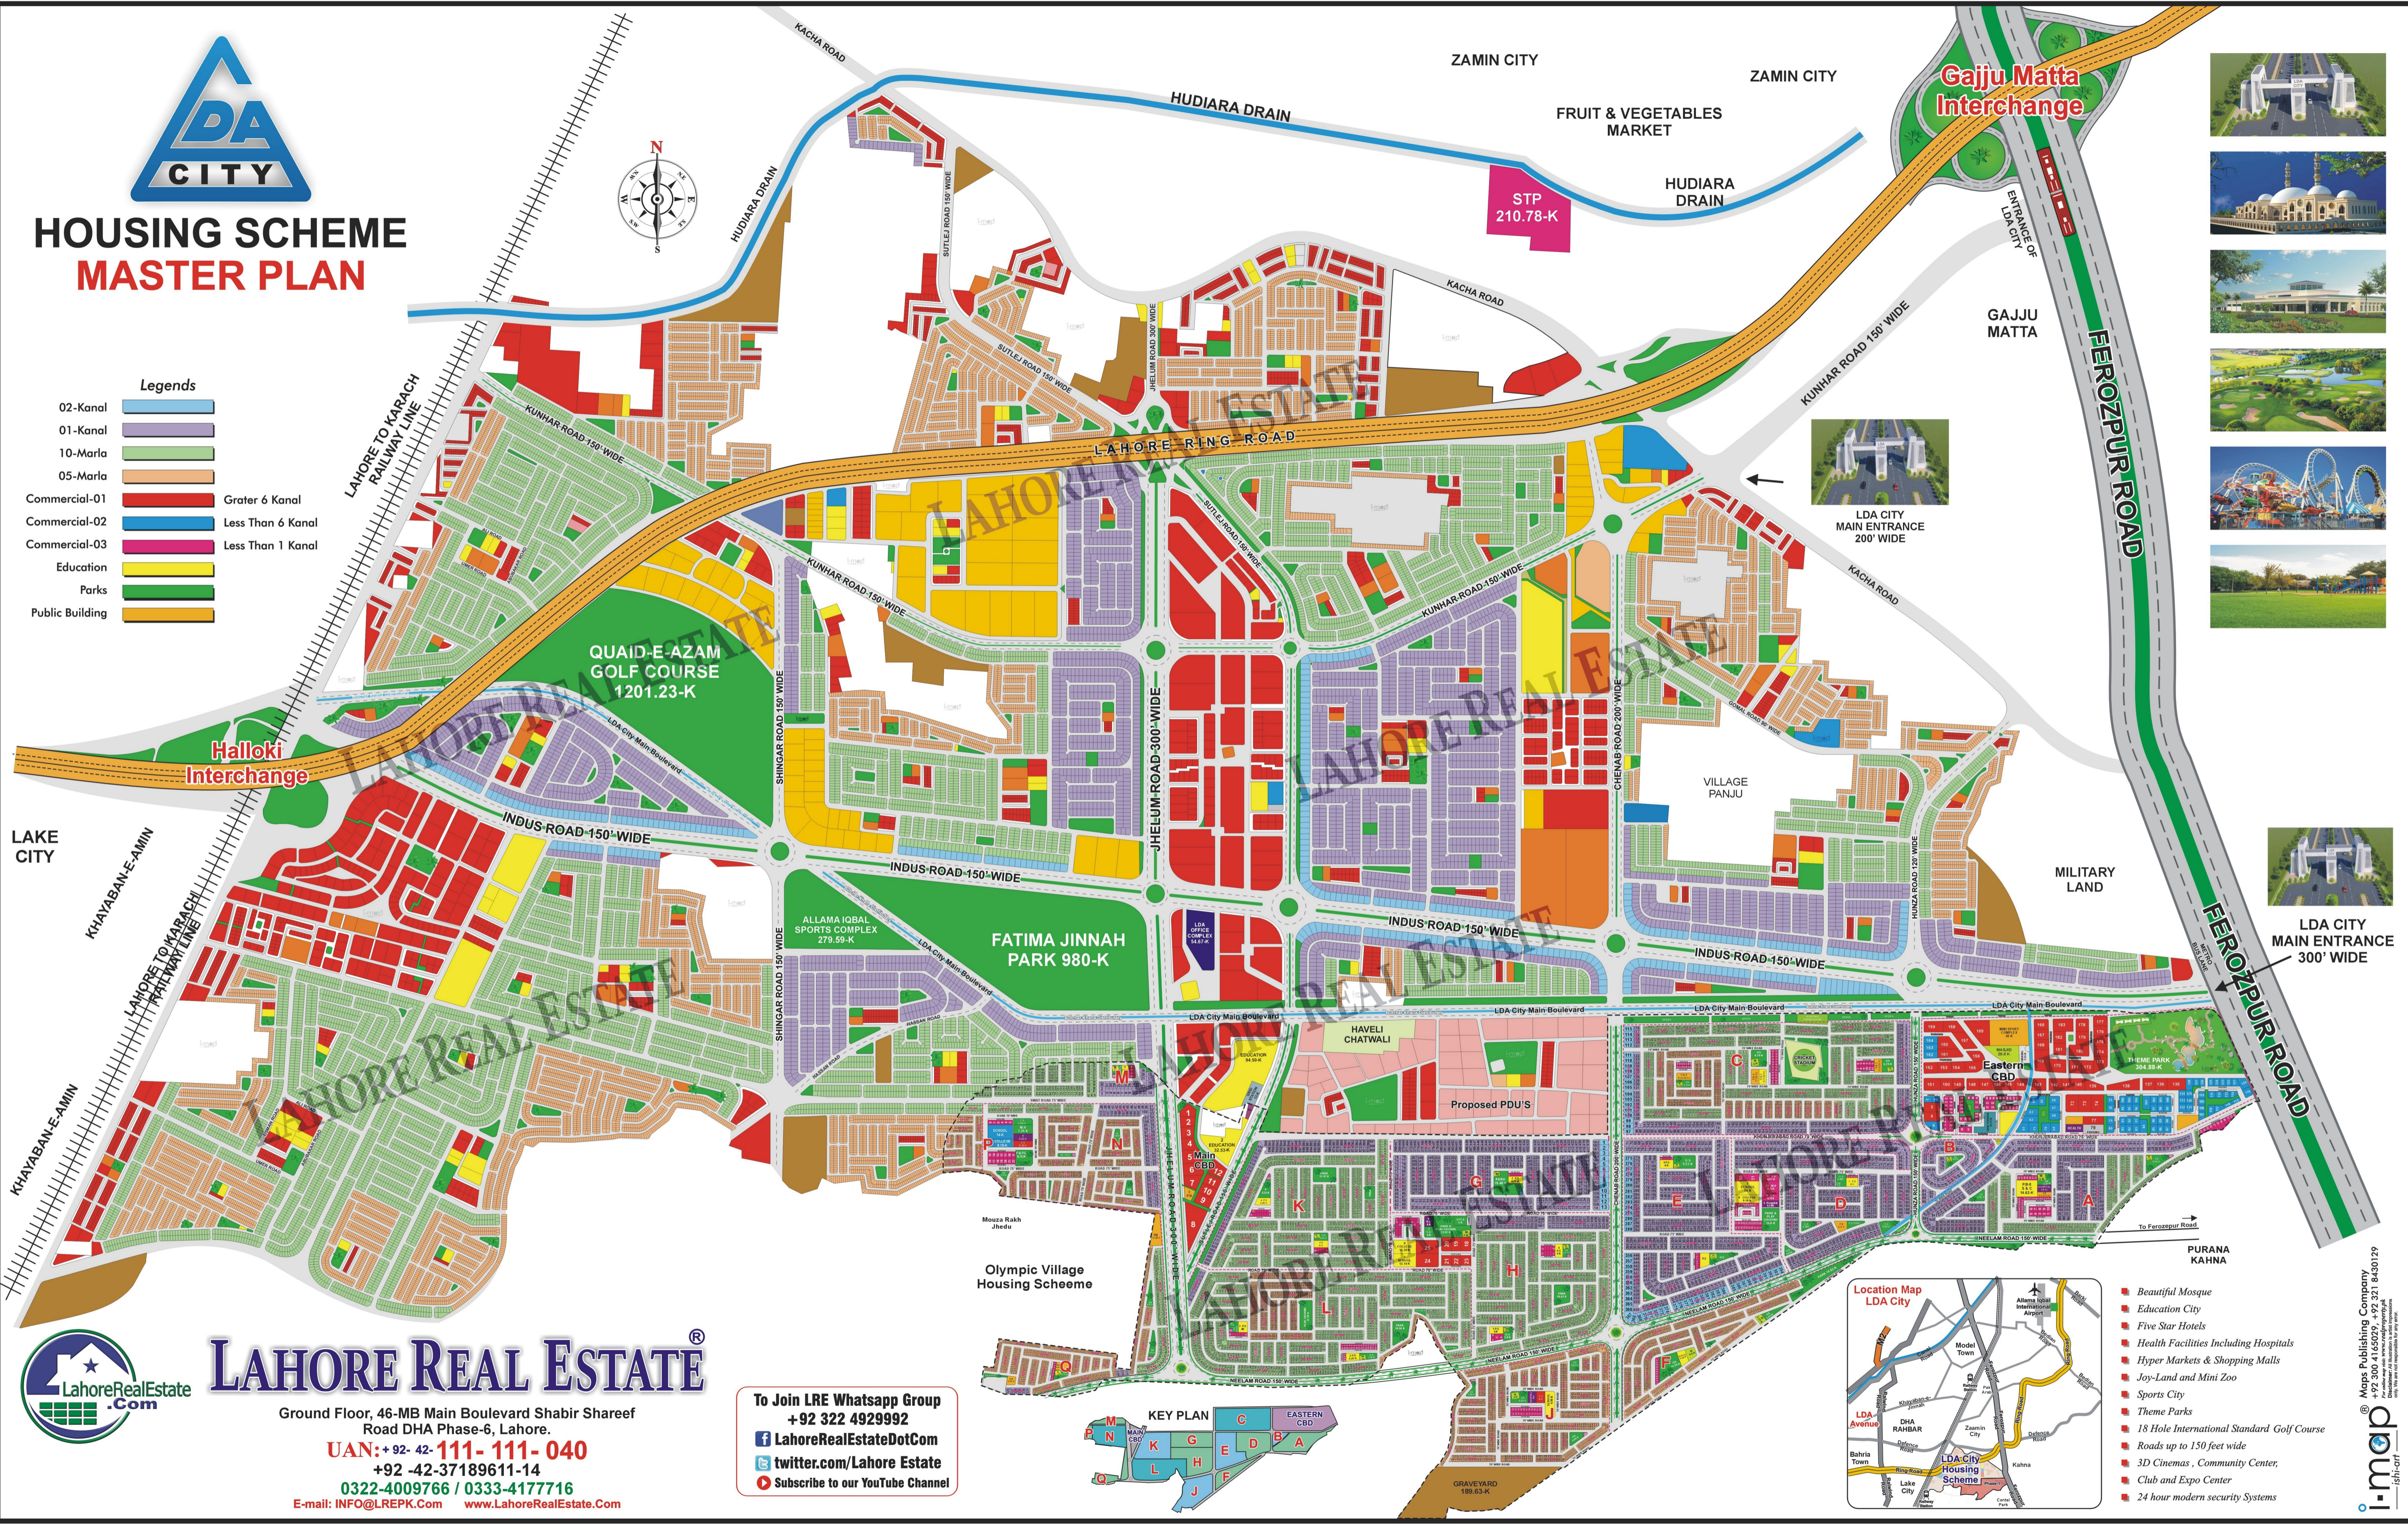

HOUSING SCHEME MASTER PLAN

- Legends**
- 02-Kanal
 - 01-Kanal
 - 10-Marla
 - 05-Marla
 - Commercial-01
 - Commercial-02
 - Commercial-03
 - Education
 - Parks
 - Public Building
- Grater & Kanal
Less Than 6 Kanal
Less Than 1 Kanal

LDA CITY MAIN ENTRANCE 300' WIDE

LAHORE REAL ESTATE®

Ground Floor, 46-MB Main Boulevard Shabir Shareef Road DHA Phase-6, Lahore.
UAN: +92-42-111-111-040
 +92-42-37189611-14
 0322-4009766 / 0333-4177716
 E-mail: INFO@LREPK.Com www.LahoreRealEstate.Com