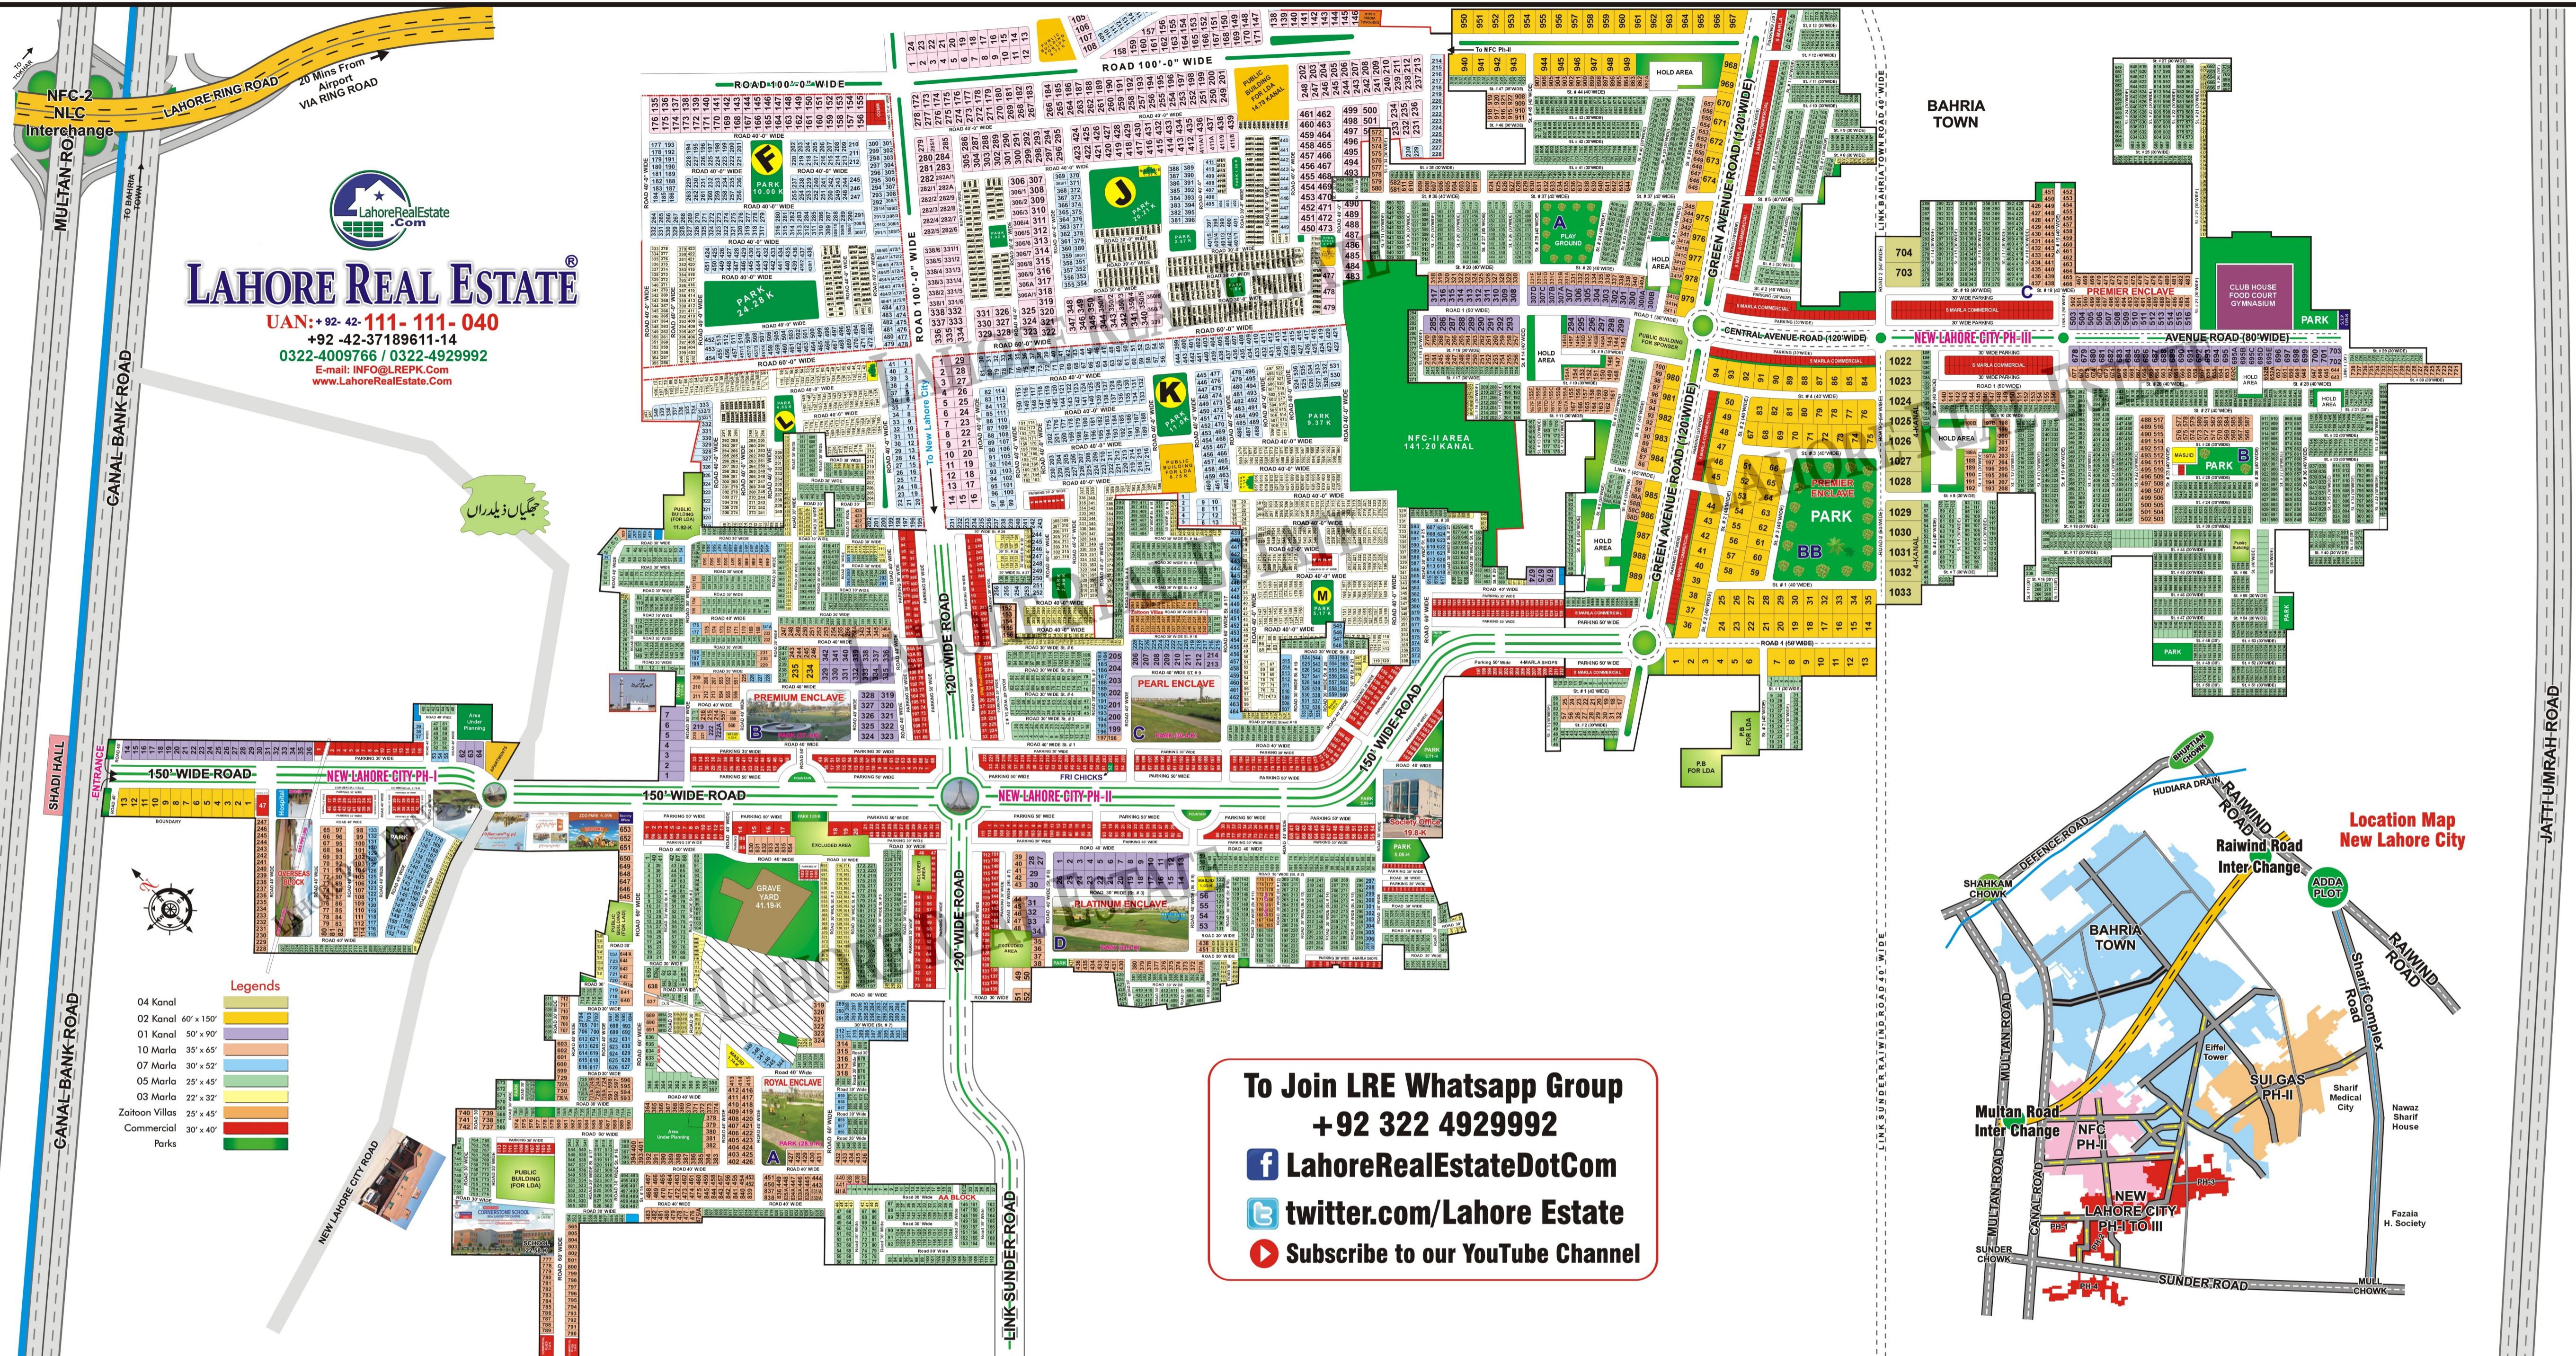

A PROJECT OF

PROUD DEVELOPERS OF

NEW LAHORE CITY  
AN ICONIC LANDMARK  
PHASE-I-II  
PREMIER ENCLAVE  
& ROYAL ENCLAVE

**Legends**

- 04 Kanal
- 02 Kanal 60' x 150'
- 01 Kanal 50' x 90'
- 10 Marla 35' x 65'
- 07 Marla 30' x 52'
- 05 Marla 25' x 45'
- 03 Marla 22' x 32'
- Zaitoon Villas 25' x 45'
- Commercial 30' x 40'
- Parks