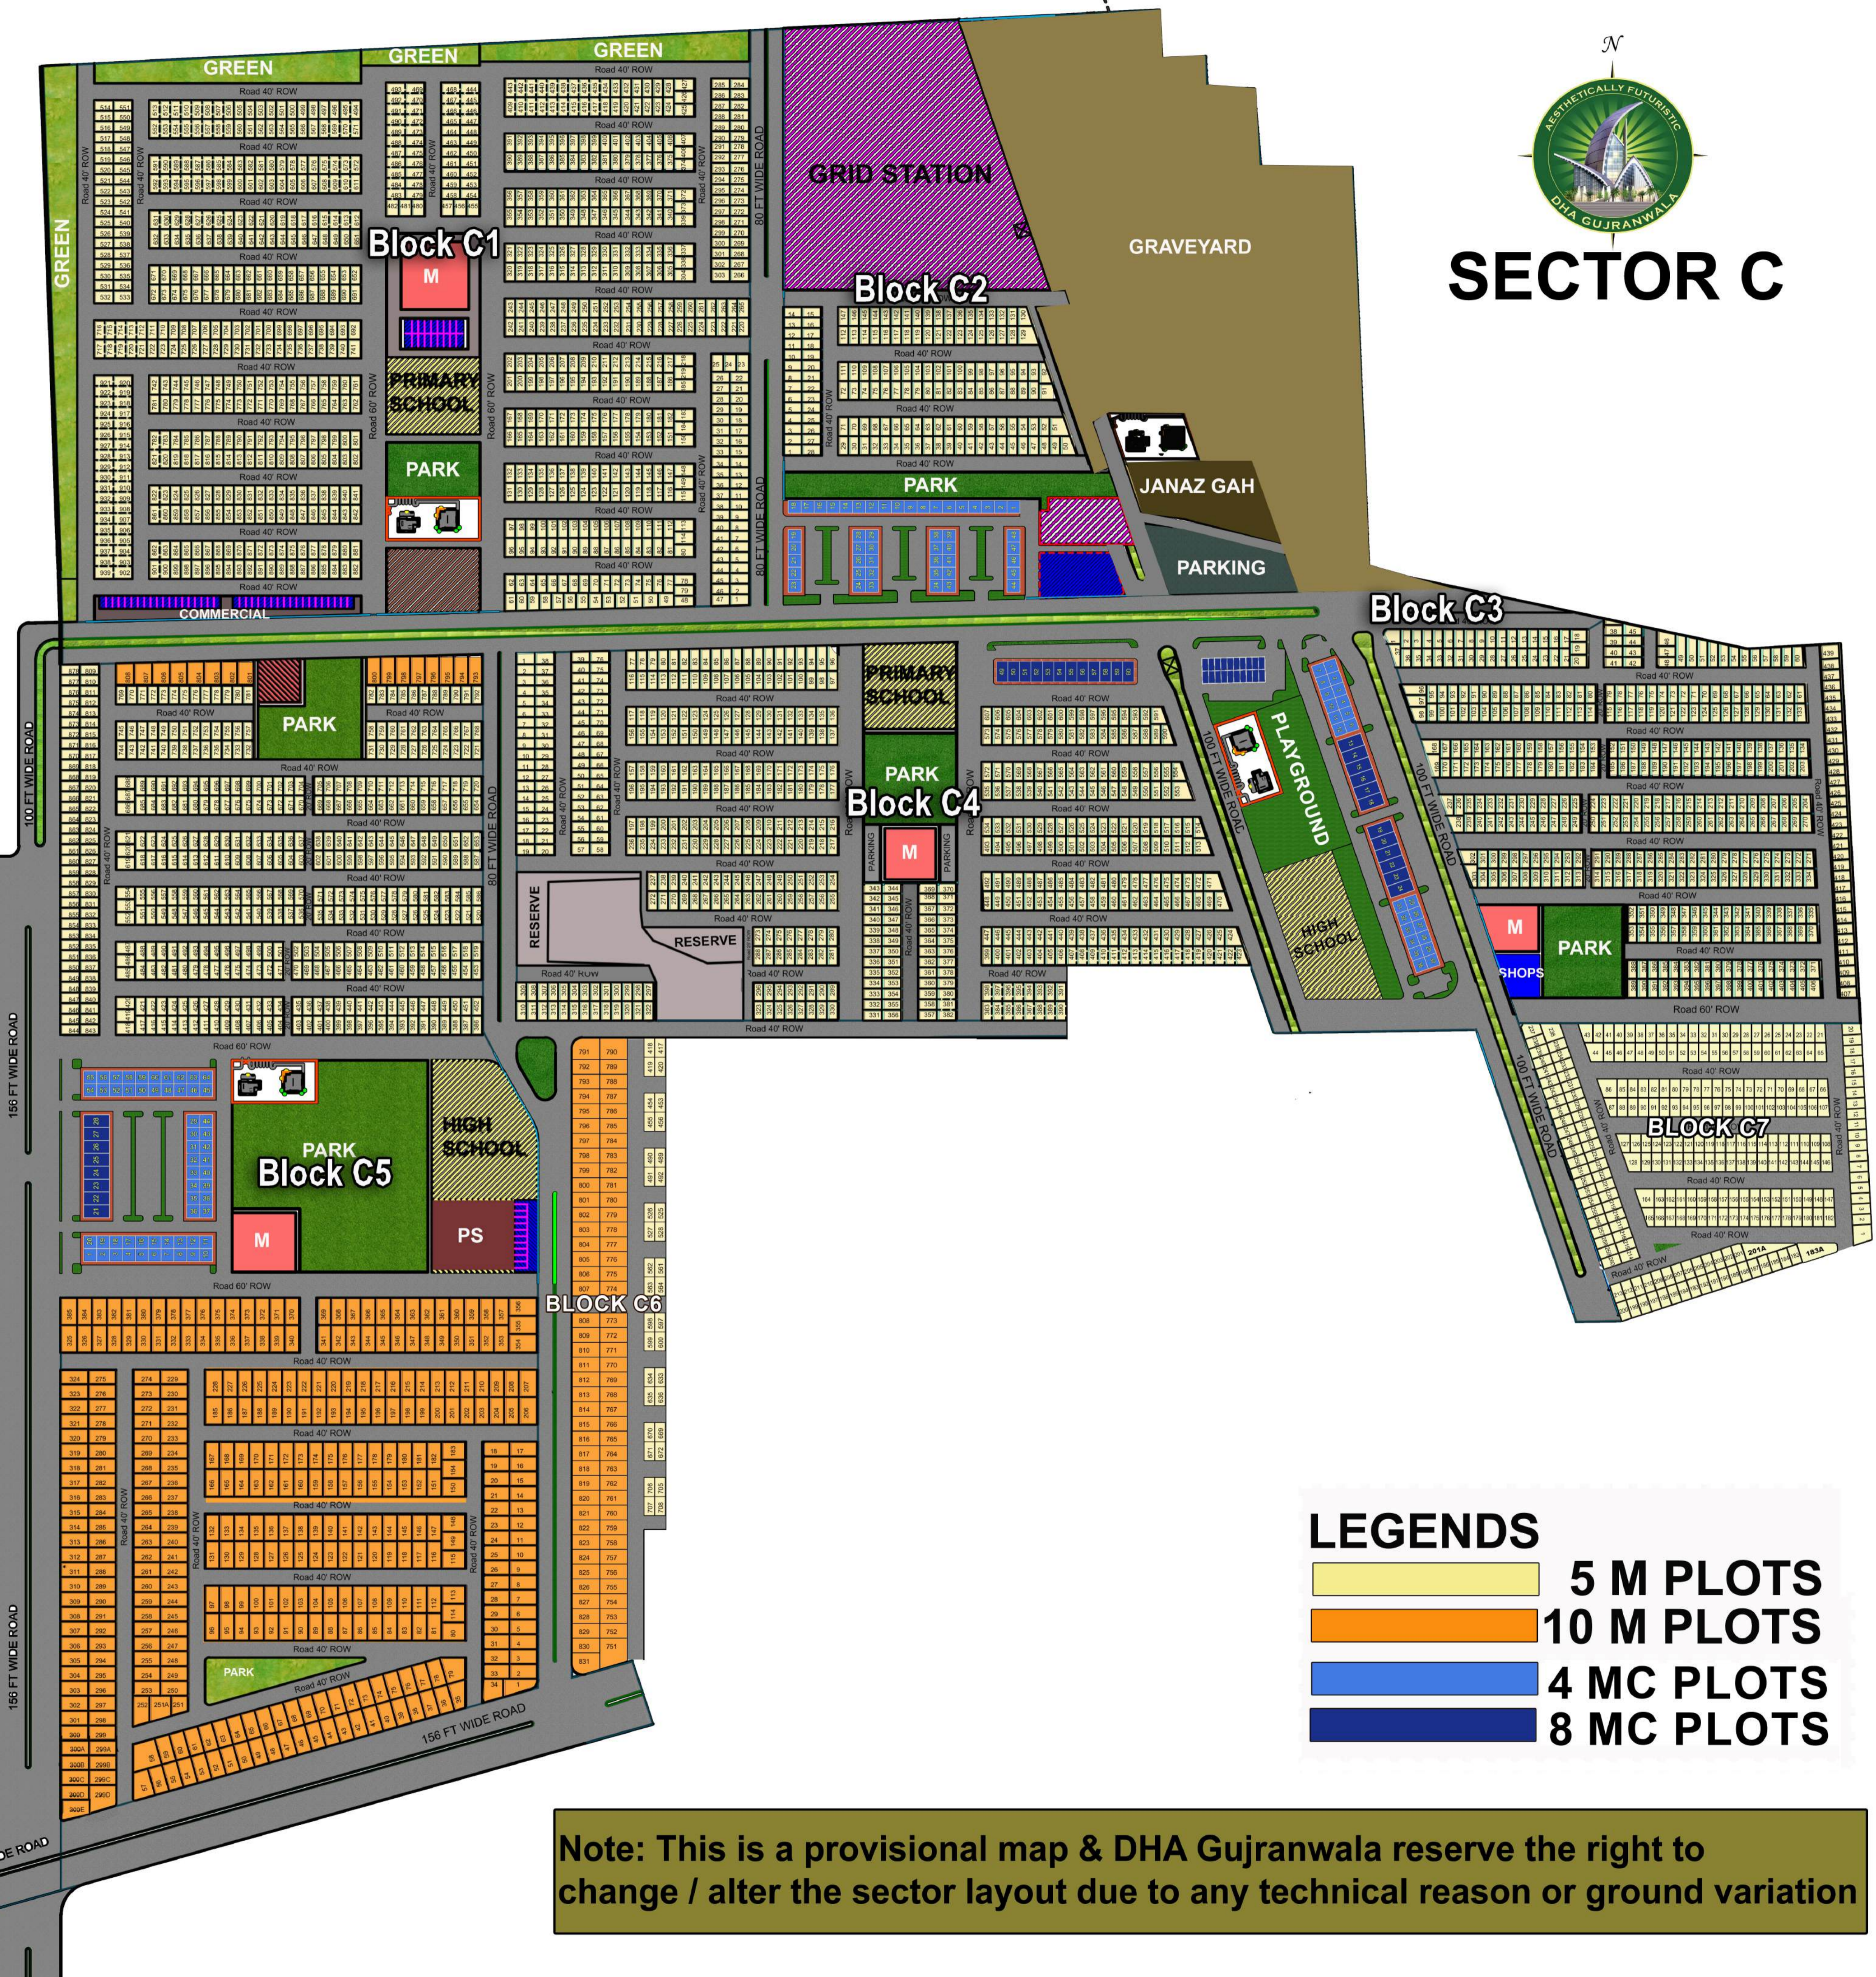

SECTOR C

LEGENDS

- 5 M PLOTS
- 10 M PLOTS
- 4 MC PLOTS
- 8 MC PLOTS

Note: This is a provisional map & DHA Gujranwala reserve the right to change / alter the sector layout due to any technical reason or ground variation