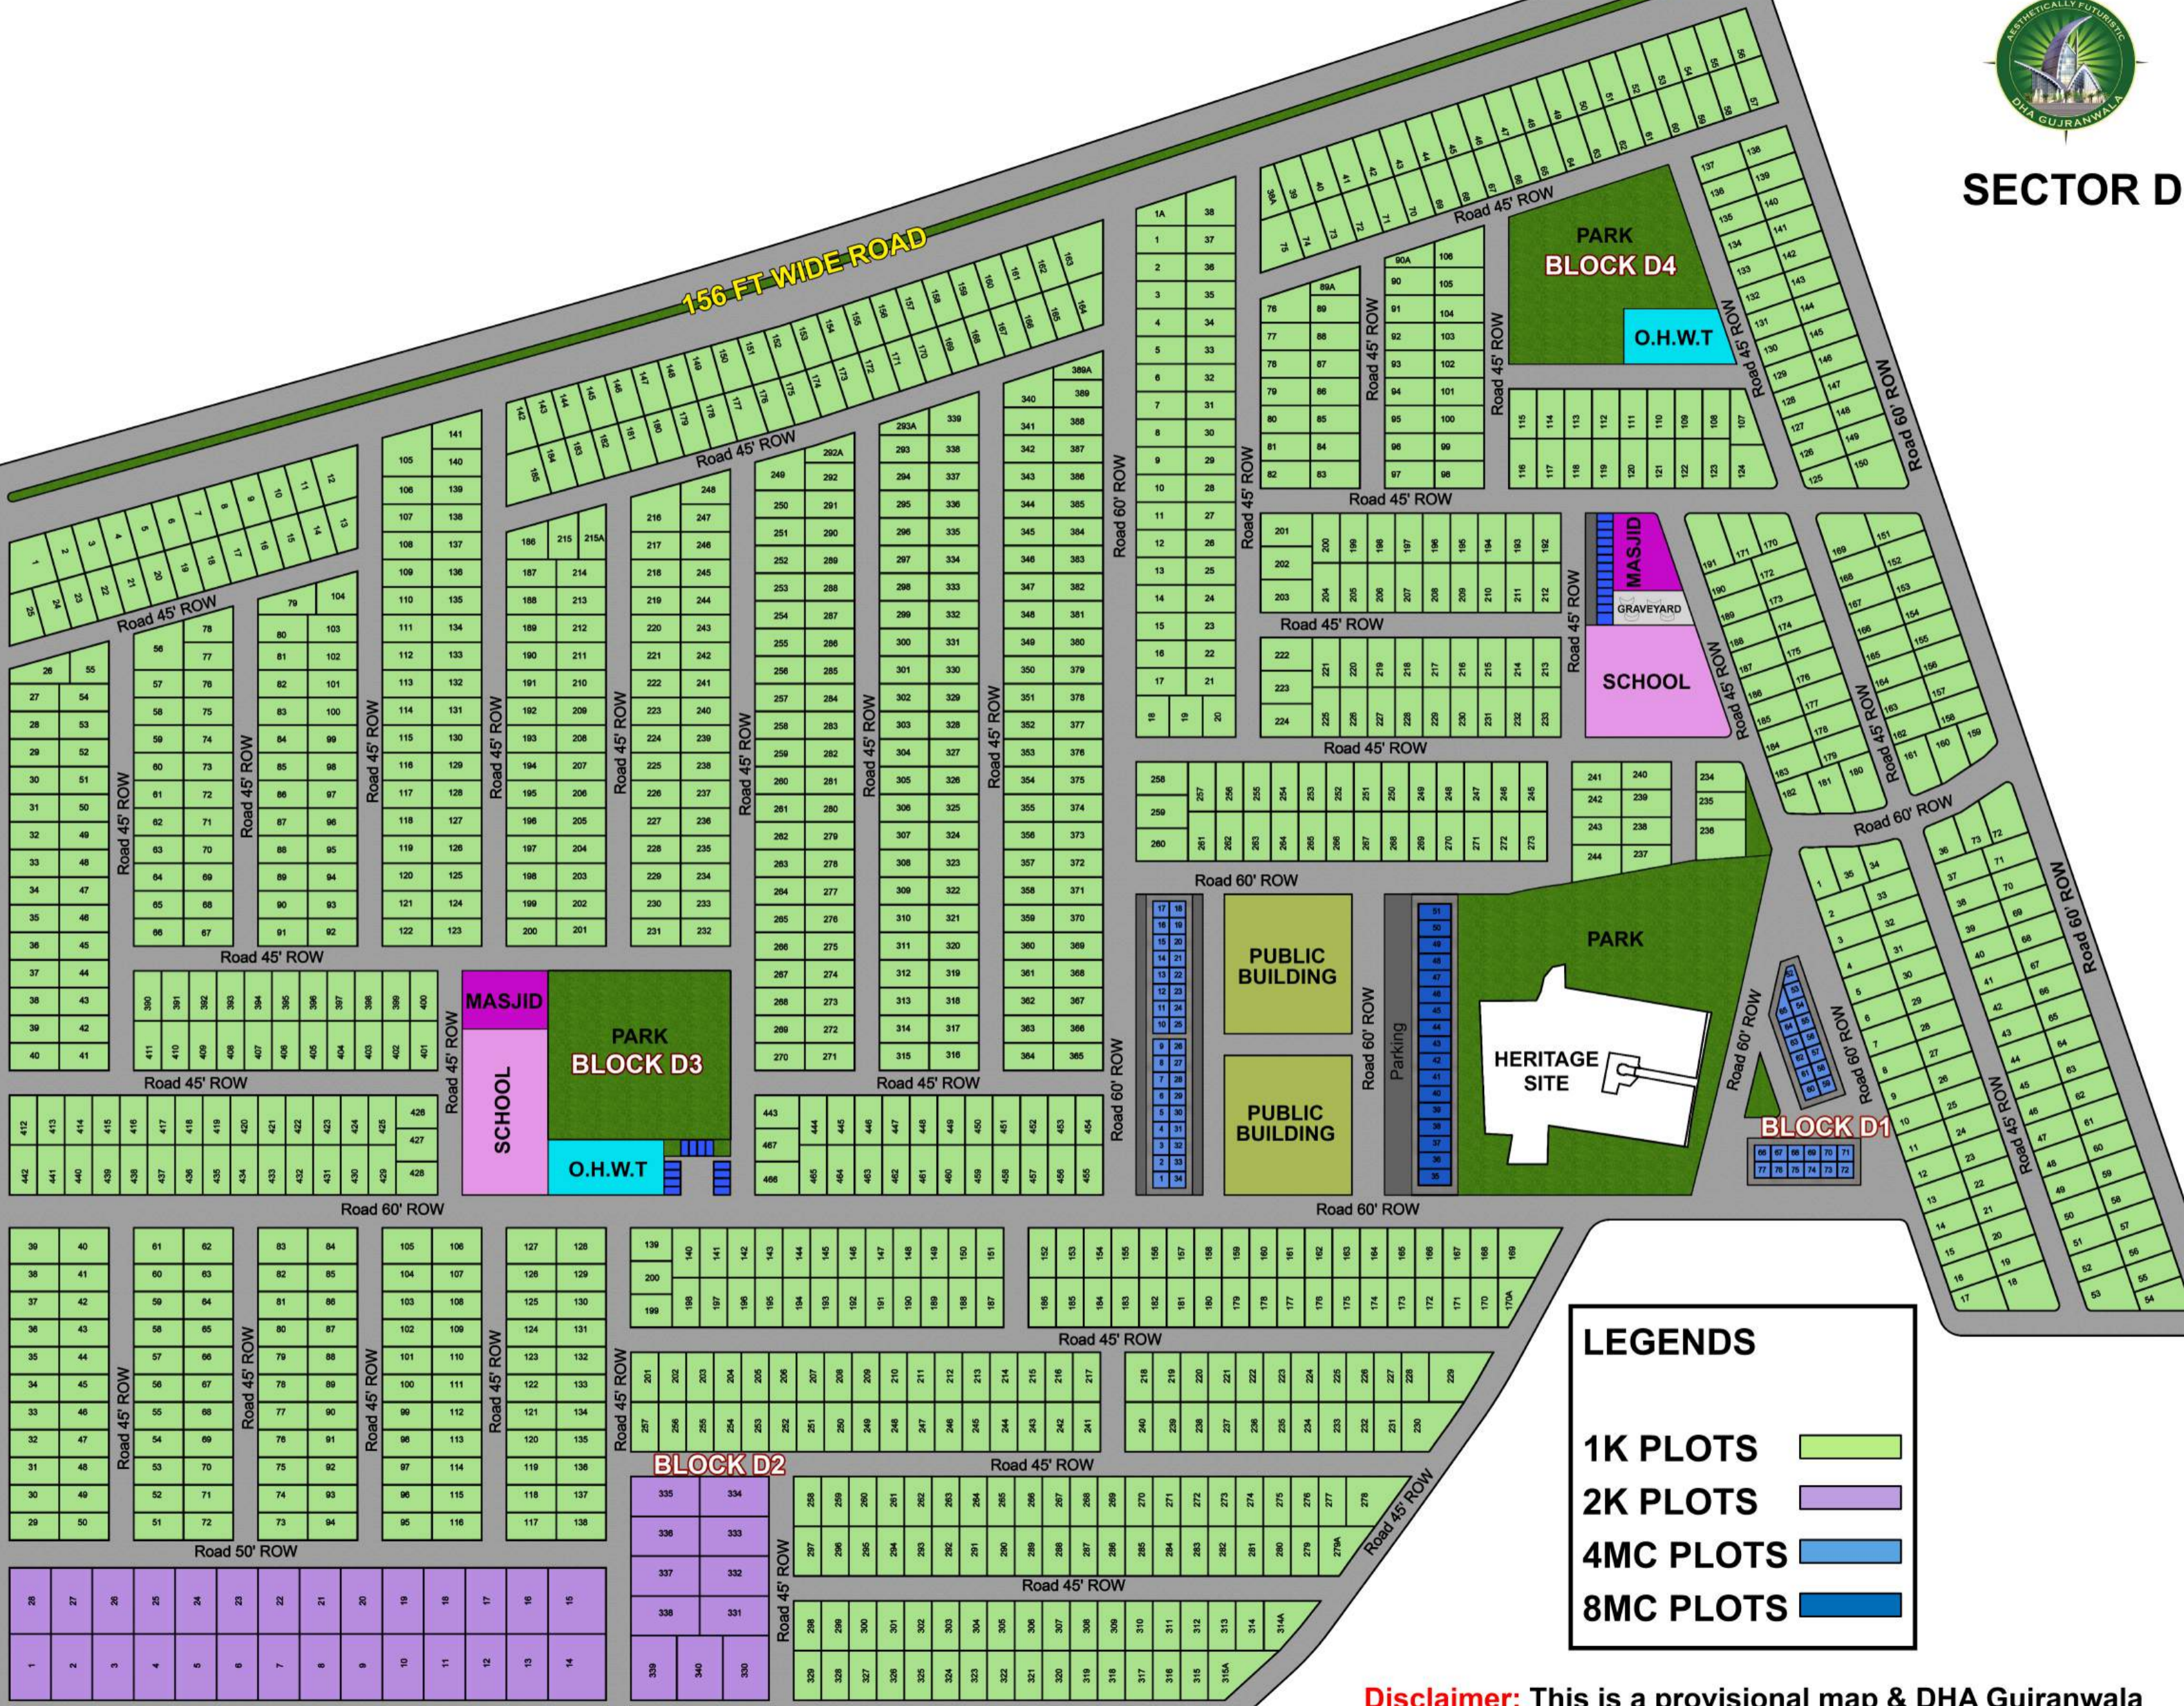

# SECTOR D

156 FT WIDE ROAD

156 FT WIDE ROAD

200 FT MAIN BOULEVARD

### LEGENDS

- 1K PLOTS
- 2K PLOTS
- 4MC PLOTS
- 8MC PLOTS

**Disclaimer:** This is a provisional map & DHA Gujranwala reserve the right to change / alter the sector layout due to any technical reason or ground variation.