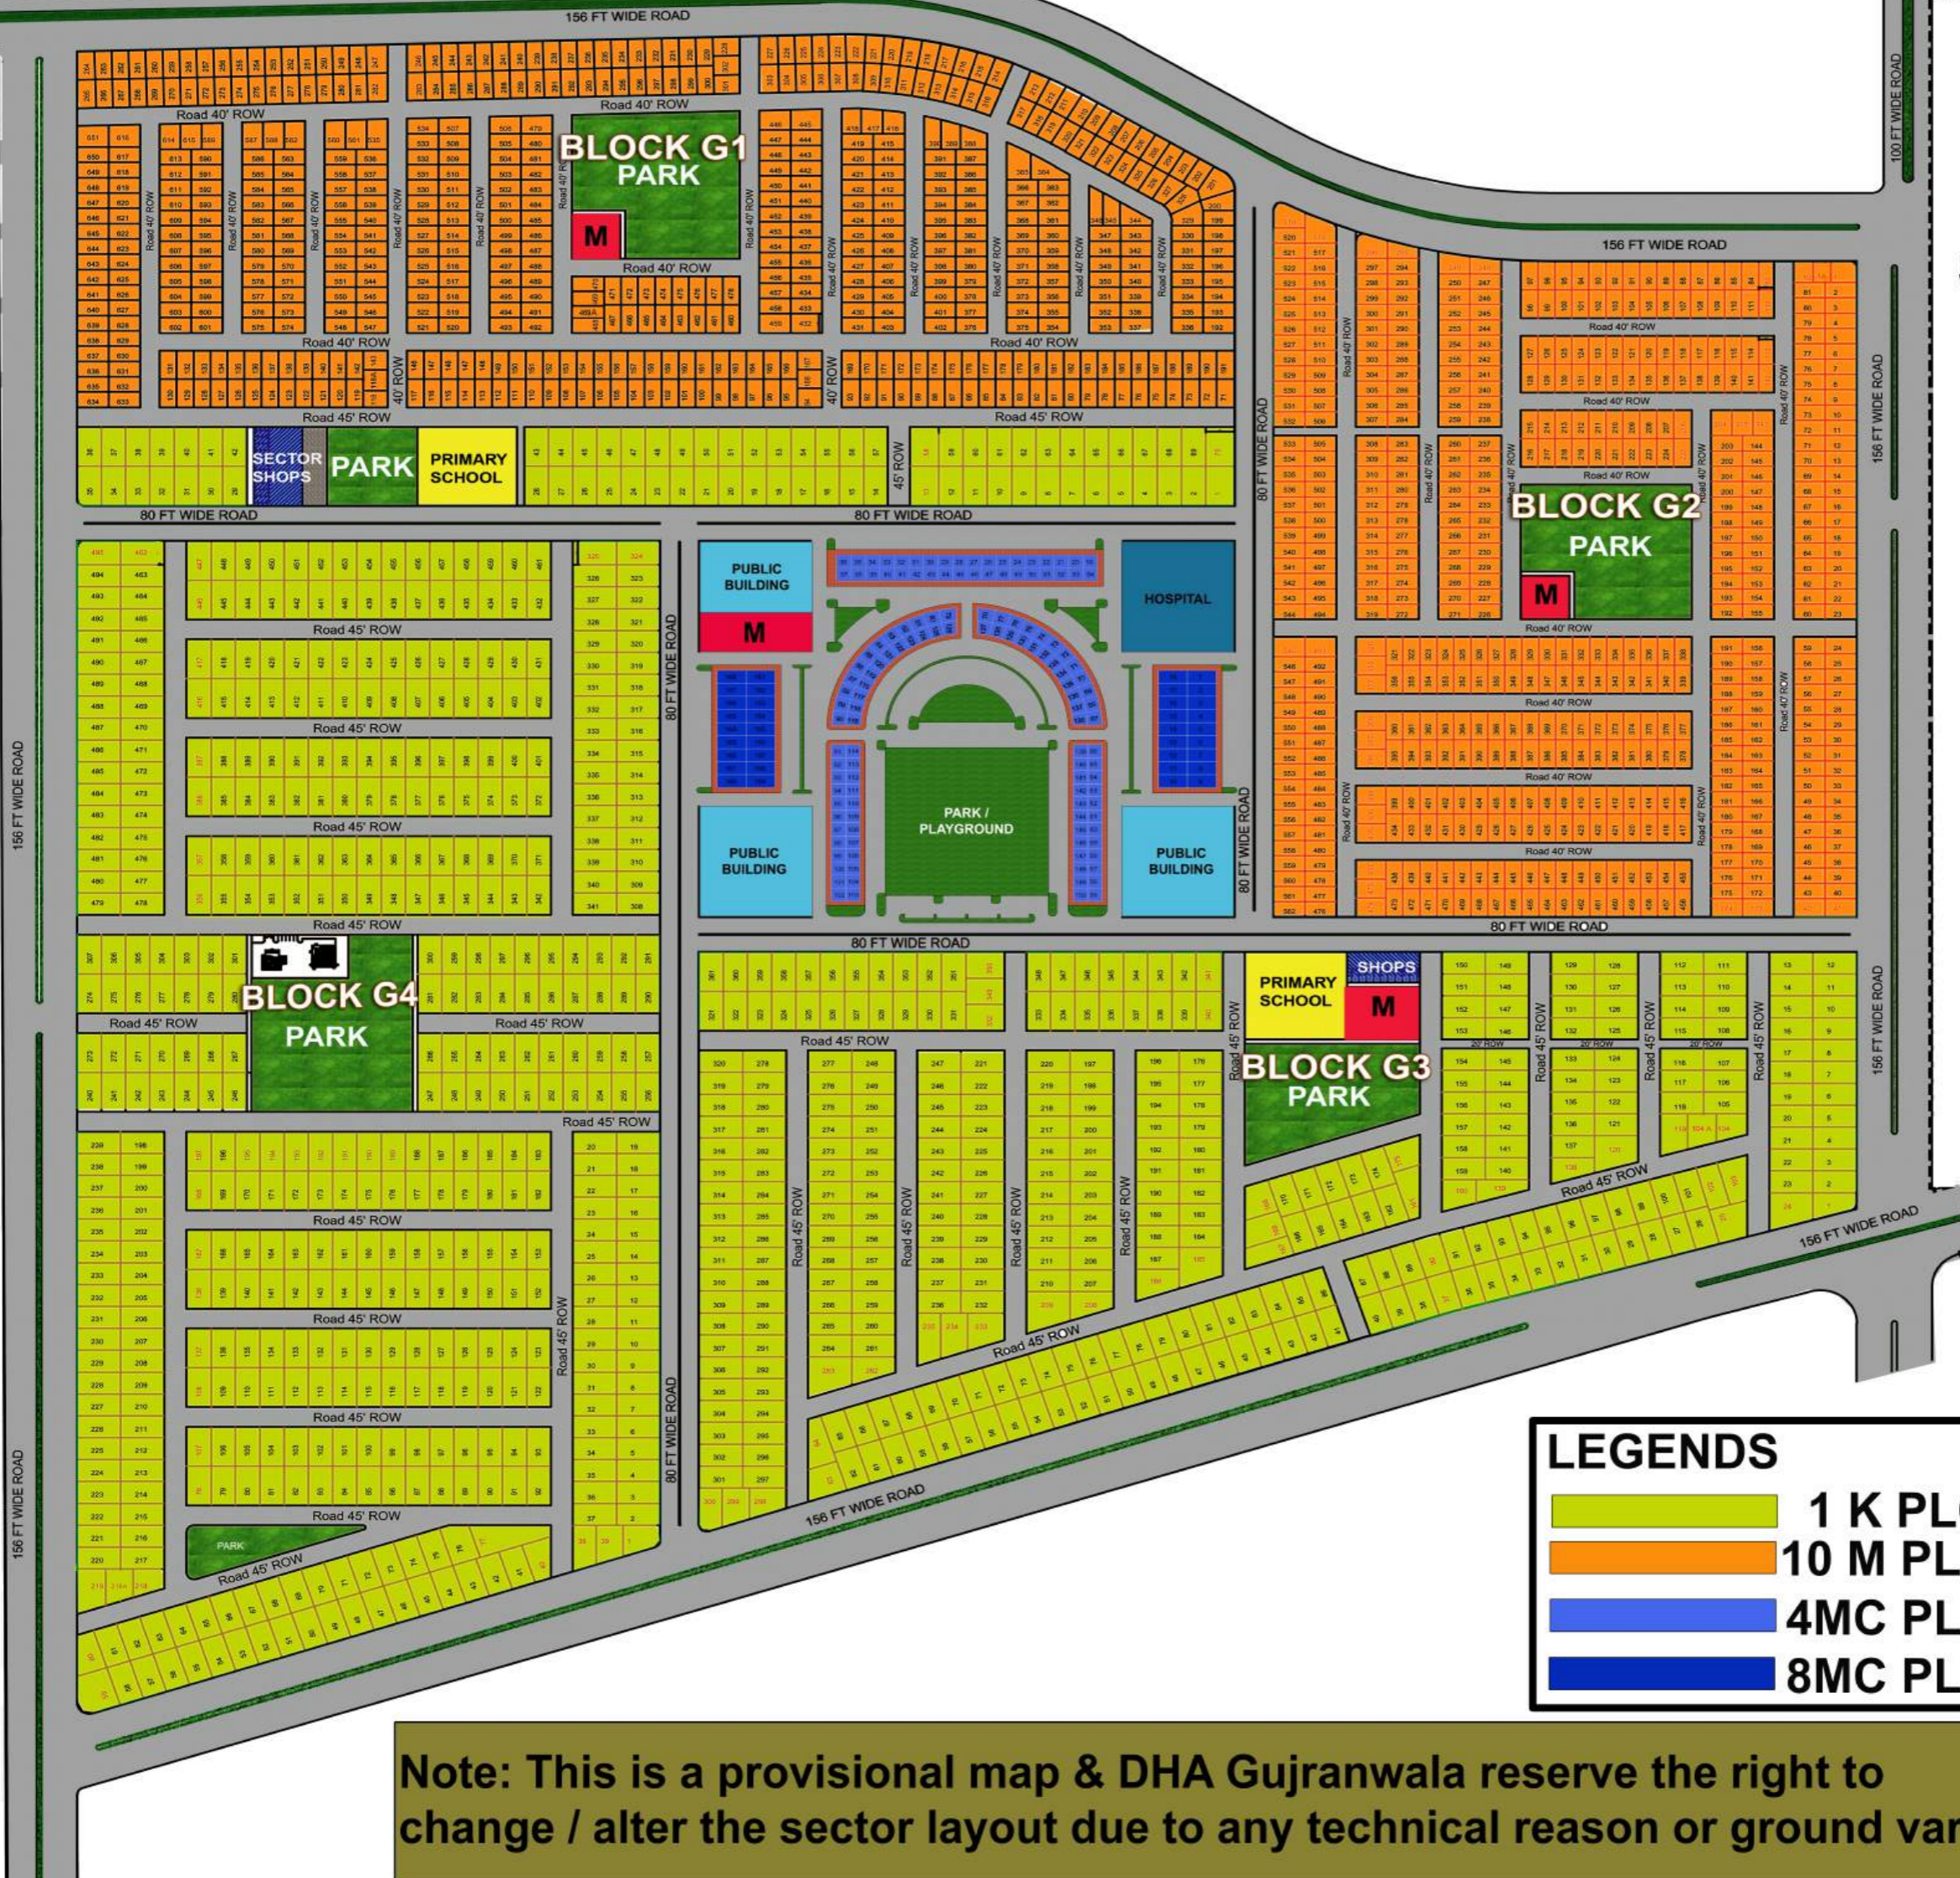

SECTOR G

LEGENDS

- 1 K PLOTS
- 10 M PLOTS
- 4MC PLOTS
- 8MC PLOTS

Note: This is a provisional map & DHA Gujranwala reserve the right to change / alter the sector layout due to any technical reason or ground variation